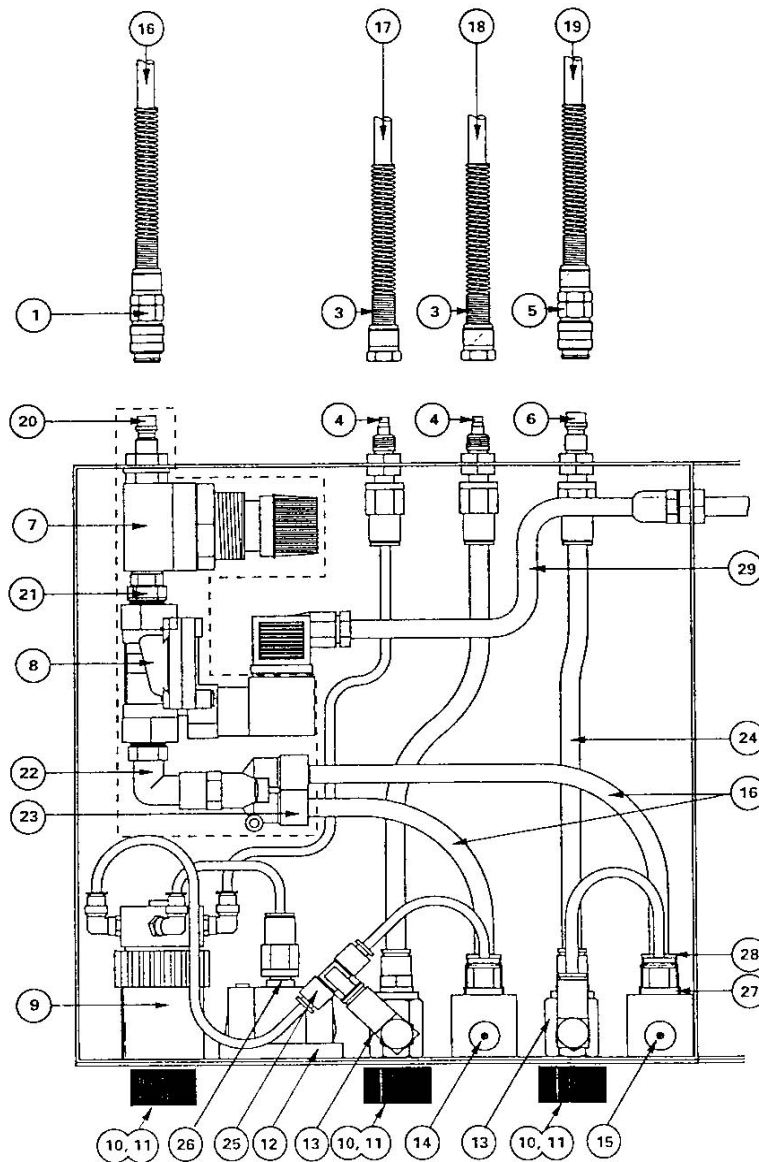

## PGC 1 Control Module - Pneumatic Parts

Item	Description	Part No.	Order No.**
1	Quick-release coupling, 8mm hose	203181	106541
3	Screw coupling for 8 mm hose	201316	110178
4	Screw connector for 8mm hose	241792	116290
5	Quick-release coupling, 6mm hose	200840	106540
6	Quick-release connector	241784	116291
7	Main air regulator	235830	111090
8	Solenoid valve	235865	111092
	Solenoid coil	243930	116370
9	Conveying air regulator	235822	111088
10	Adjusting knob	200069	106428
11	Clamp nut	302163	111107
12	Pressure gauge (conveying air)	235814	111087
13	Flow valve	238244	114063
14	Flow meter (supplementary air)	347280	111085

Item	Description	Part No.	Order No.**
15	Flow meter (rinsing air)	347299	111086
16	Black tubing, 8/6 mm	103152	111109
17	Red tubing 8mm, conveying	106618	106618
18	Blue tubing 8mm, supplementary	106619	106619
19	Clear tubing 6mm (manual units)	110801	110801
20	Quick-release fitting, 8mm	242373	116459
21	Adaptor (1/4" - 3/8")	223239	111096
22	Elbow connector	223158	111097
23	Y connector	235873	111098
24	Black tubing, 6/4 mm (auto units)	110318	110318
25	T connector	237310	111106
26	Quick-release connector, tube	233412	111101
27	Quick-release connector, 6mm	240095	114061
28	Quick-release connector, 8mm	240087	114065
29	Solenoid cable	336602	111081